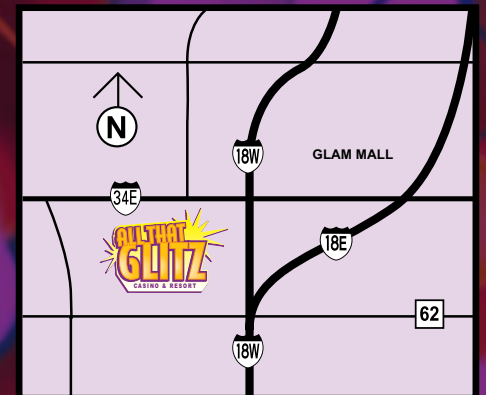

Once you check-in,
You won't want to check out!

When you check into the 5 star accommodations at All That Glitz, you will fall in love with our warm hospitality and many amenities. To ensure an exceptional experience, we provide you with the personal attention you deserve. Whether it's requesting a massage in the relaxation of your own room or booking tee times on the challenging links of All That Glitz 18, you'll be taken care of in first-class manner.

You better bring your
Appetite!

We offer succulent dishes for breakfast, lunch and dinner. Enjoy dishes from around the globe including: Fresh Seafood, Prime Rib, Pizza's and a dessert bar with over 50 different dishes to choose from.

All-You-Can-Eat
BUFFET
Only **$9.99**

How To Get Here:

All That Glitz is located in beautiful downtown Glitz, conveniently located off of Highway 18. The area offers great recreation, shopping, dining and attractions, making it the ideal place to stay.

From I-18 West

Take Exit 7 onto US-34 East toward Glitz. Find All That Glitz Casino about 3 miles down the road..

From I-18 East

Take Exit 7 onto US-34 East toward Glitz. Find All That Glitz Casino about 6 miles down the road.

920-734-9811
or visit us online at
www.allthatglitzcasino.com